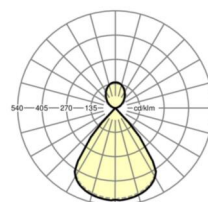

Reference	LED 2100lm 840
ηLB	100 %
Φ ↓↑	68 % / 32 %

MECHANICS

Housing colour	silver grey/white aluminium RAL 9006
Dimensions (LxWxDxH)	571mm x 76mm x 69mm
Weight (net)	1.8kg
Cable entry KE (X/Y)	90mm/0mm
Type of installation	Wall mounting

Dimensions

L	571 mm	Length
B	76 mm	Width
H	69 mm	Height
A1	430 mm	Mounting distance single mounting
X	90 mm	Distance cable infeed to the center of the luminaire on the X-axis
Y	0 mm	Distance cable infeed to the center of the luminaire on the Y-axis