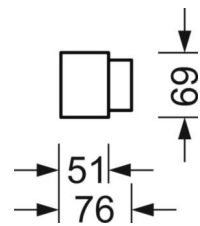

LIGHTING TECHNOLOGY

Placement	LED, Colour rendering/Light colour CRI ≥ 80 / 4000K
Colour tolerance (MacAdam)	3SDCM
Photobiological safety (Luminaire)	RG1
Nominal luminous flux	2145lm
LED service life	50000h L80/B10 (Tq 25°C)
Luminaire luminous efficiency	141lm/W

Reference	LED 2100lm 840
ηLB	100 %
Φ ↓↑	68 % / 32 %

MECHANICS

Housing colour	silver grey/white aluminium RAL 9006
Dimensions (LxWxDxH)	571mm x 76mm x 69mm
Weight (net)	1.8kg
Cable entry KE (X/Y)	90mm/0mm
Type of installation	Wall mounting

Dimensions

L	571 mm	Length
B	76 mm	Width
H	69 mm	Height
A1	430 mm	Mounting distance single mounting
X	90 mm	Distance cable infeed to the center of the luminaire on the X-axis
Y	0 mm	Distance cable infeed to the center of the luminaire on the Y-axis